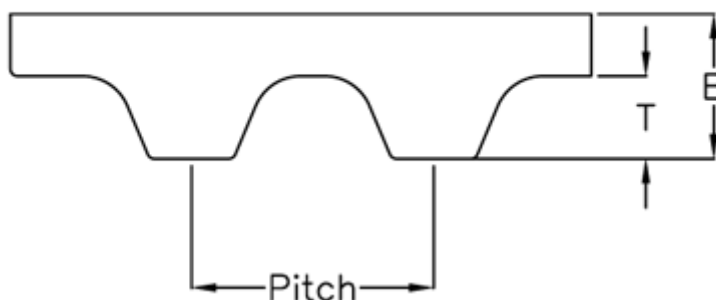

Article number: 602776231423

Description: Gates Timing Belt Synchropower PU 16 T10 1420

Measures

Height B mm	= 4.5
Height T mm	= 2.5
Length	= 1420
Number of teeth	= 142
Pitch	= 10
Type	= PU 16 T10 1420
Width	= 16